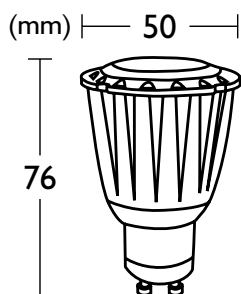

XL-LED Performance LED GU10 Lamp

1000K WARM
3000K WARM
7000K COOL

ENERGY SAVING 80%
LAMP LIFE 20,000
240V
7W 420 LUMENS

LEDGUSC7W3K

PRODUCT FEATURES

- 7W LED GU10 lamp
- Aluminium body
- Thermoplastic diffuser
- Non-dimmable

* Compared to a standard 35W halogen GU10 lamp

PRODUCT SPECIFICATIONS

ELECTRICAL

Supply Voltage	240V AC
Supply Frequency	50-60Hz
Supply Current	0.065A
Power Factor	0.46
Lamp Power	7W

MATERIALS

Body	Aluminium
Lens / Diffuser	Thermoplastic

THERMAL

Ambient Temperature Rating	30°C
Maximum Surface Temp	75°C

OPTICAL / PHOTOMETRIC

Luminous Flux	420 lumens
CRI	80
Beam Angle	38°
Colour Temperature	3000K

WEIGHT / LIFE

Lamp	90g
LED Lamp Life	20,000HR