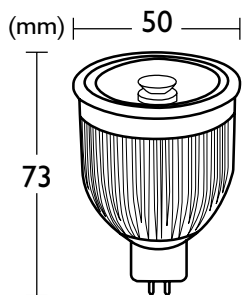

XL-LED Performance LED MR16 Lamps

1000K WARM
3000K WARM
4000K COOL
7000K COOL

ENERGY SAVING 80%*
LAMP LIFE 20,000
12V
6W 320/350 LUMENS

LEDMRSC6W

PRODUCT SPECIFICATIONS

ELECTRICAL

Supply Voltage	12V AC
Supply Frequency	50-60Hz
Supply Current	0.042A
Power Factor	0.8
Lamp Power	6W

MATERIALS

Heatsink	Aluminium
Body	Aluminium
Lens / Diffuser	Thermoplastic

THERMAL

Ambient Temperature Rating	30°C
Maximum Surface Temp	75°C

OPTICAL / PHOTOMETRIC

	3000K	4000K
Colour Temperature	3000K	4000K
Luminous Flux	320 lumens	350 lumens
CRI	75	75
Beam Angle	60°	60°

WEIGHT / LIFE

Lamp	82g
LED Lamp Life	20,000HR

PRODUCT FEATURES

- 6W LED MR16 lamp
- Aluminium body
- Clear thermoplastic diffuser
- Non-dimmable

* Compared to a standard 35W halogen MR16 lamp

REFERENCE	COLOUR	CODE
LEDMRSC6W3K	3000K	27197
LEDMRSC6W4K	4000K	27198