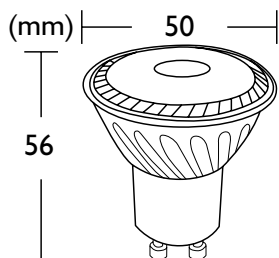

XL-LED Performance LED GU10 Lamp

1000K WARM
3000K WARM
7000K COOL

ENERGY SAVING 80%*
LAMP LIFE 20,000
240V
4.5W 300 LUMENS

LEDGUSC4.5W3K

PRODUCT SPECIFICATIONS

| ELECTRICAL | |
|----------------------------|---------------|
| Supply Voltage | 240V AC |
| Supply Frequency | 50-60Hz |
| Supply Current | 0.4A |
| Power Factor | 0.46 |
| Lamp Power | 4.5W |
| MATERIALS | |
| Body | Aluminium |
| Lens / Diffuser | Thermoplastic |
| THERMAL | |
| Ambient Temperature Rating | 30°C |
| Maximum Surface Temp | 75°C |
| OPTICAL / PHOTOMETRIC | |
| Luminous Flux | 300 lumens |
| CRI | 80 |
| Beam Angle | 38° |
| Colour Temperature | 3000K |
| WEIGHT / LIFE | |
| Lamp | 50g |
| LED Lamp Life | 20,000HR |

PRODUCT FEATURES

- 4.5W LED GU10 lamp
- Aluminium body
- Thermoplastic diffuser
- Non-dimmable

* Compared to a standard 20W halogen GU10 lamp

| REFERENCE | COLOUR | CODE |
|---------------|--------|-------|
| LEDGUSC4.5W3K | 3000K | 27200 |