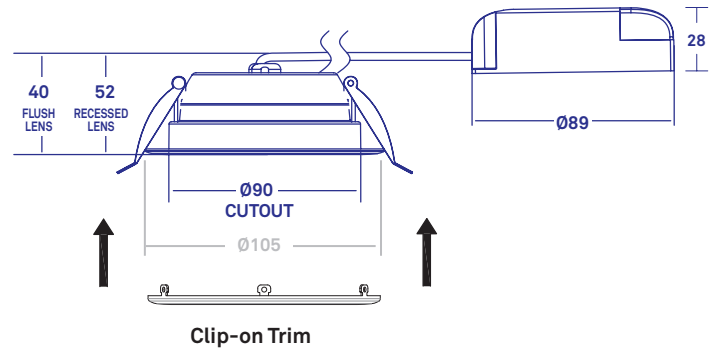

APPLICATIONS

Residential and apartment interior space

Recessed

Flush

Low Profile

PRODUCT CODE	DESCRIPTION	WATTAGE	LUMEN	COLOUR TEMP	DIMMENSION (MM)	CUT OUT (MM)	MASS (KG)	DIMMABLE
FLUSH LENS								
DLP53K/W	Flush Diffused, White	11W	800lm	3000K	Ø105 x H 40mm	Ø90mm	0.25	Yes
DLP54K/W	Flush Diffused, White	11W	840lm	4000K	Ø105 x H 40mm	Ø90mm	0.25	Yes
DLP56K/W	Flush Diffused, White	11W	860lm	6500K	Ø105 x H 40mm	Ø90mm	0.25	Yes
RECESSED LENS								
DLP53KR/W	Recessed Diffused, White	10W	800lm	3000K	Ø105 x H 52mm	Ø90mm	0.25	Yes
DLP54KR/W	Recessed Diffused, White	10W	840lm	4000K	Ø105 x H 52mm	Ø90mm	0.25	Yes
DLP56KR/W	Recessed Diffused, White	10W	860lm	6500K	Ø105 x H 52mm	Ø90mm	0.25	Yes