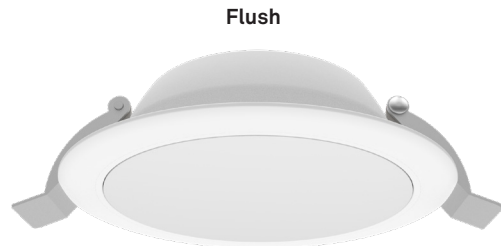

LOW PROFILE DIMMABLE DOWNLIGHT

LITELUX LED DOWNLIGHT

Litelux LED diffused downlight is now available in recessed and flush lens style. This high performing dimmable downlight features excellent thermal performance and allows for easy single handed installation. Complies with the highest luminaire classification IC-4 and tested to the latest AS/NZS6058.2.2 2016 Standard.

LITELUX LED DOWNLIGHT

Cost effective, high performance, low profile, dimmable downlight with slim remote driver. Ergonomically designed wide blade solid retaining springs perfectly balanced to allow single handed install. Available now in recessed and flush styled lens.

FEATURES

- Complies to the highest rating IC-4
- Low profile aluminium housing for strength and shallow form designed for maximum heat dissipation, to ensure long life
- Complete with 1.2m flex and plug
- White finish
- Available in both flush and recessed satin diffused front lens, soft appearance
- Easy to install clips
- IP6X from above/IP65 from below*
- 35,000 hours L70, LLMF*
- Remote dimmable LED Driver
- 3-year warranty

APPLICATIONS

Residential and apartment interior space

Recessed

Flush

Low Profile

PRODUCT CODE	DESCRIPTION	WATTAGE	LUMEN	COLOUR TEMP	DIMMENSION (MM)	CUT OUT (MM)	MASS (KG)	DIMMABLE
FLUSH LENS								
DLP53K/W	Flush Diffused, White	11W	800lm	3000K	Ø105 x H 40mm	Ø90mm	0.25	Yes
DLP54K/W	Flush Diffused, White	11W	840lm	4000K	Ø105 x H 40mm	Ø90mm	0.25	Yes
DLP56K/W	Flush Diffused, White	11W	860lm	6500K	Ø105 x H 40mm	Ø90mm	0.25	Yes
RECESSED LENS								
DLP53KR/W	Recessed Diffused, White	10W	800lm	3000K	Ø105 x H 52mm	Ø90mm	0.25	Yes
DLP54KR/W	Recessed Diffused, White	10W	840lm	4000K	Ø105 x H 52mm	Ø90mm	0.25	Yes
DLP56KR/W	Recessed Diffused, White	10W	860lm	6500K	Ø105 x H 52mm	Ø90mm	0.25	Yes