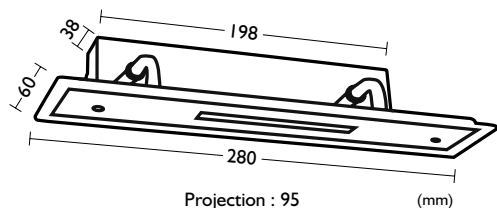

LED Wall Light - Simone

1000K WARM
3000K WARM
7000K COOL

ENERGY SAVING
30,000 HOURS LAMP LIFE
6W 420 LUMENS

XL-LEDWB49A

WEIGHT / LIFE

Fitting	600g
LED Lamp Life	30,000HR

PRODUCT FEATURES

- 6W LED wall light
- Chrome finish rectangular canopy with LED driver and switch
- Frosted and clear rectangular glass diffuser

OPTICAL / PHOTOMETRIC

Luminous Flux	420 lumens
CRI	80
Colour Temperature	3000K
Beam Angle	150°

REFERENCE	COLOUR	CODE
XL-LEDWB49A	Chrome/Glass	27079