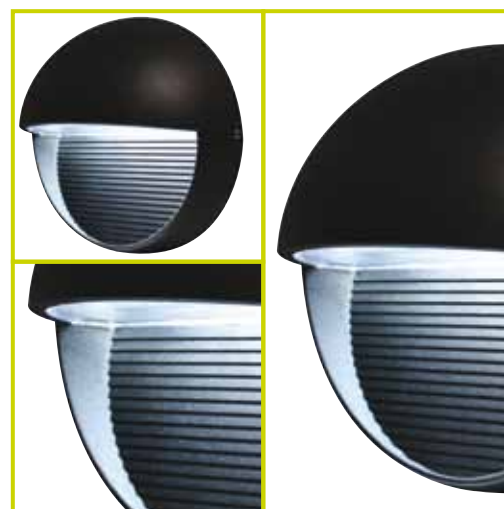

## PRODUCT FEATURES

XL-LED Performance Exterior Wall Light

- 3 x 1W LED exterior wall light
- Black powder coated die-cast aluminium body and base
- Clear polycarbonate diffuser
- Internally mounted driver and 3 x 1W LED's on the base

### MATERIALS

Body	Powder coated die-cast aluminium
Diffuser	Polycarbonate

### WEIGHT / LIFE

Fitting	550g
LED Lamp Life	25,000HR

REFERENCE	COLOUR	CODE
EXLED1865	Black	26823