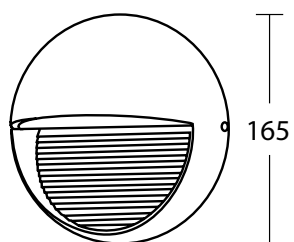

# XL-LED Performance Exterior Round Wall Light

XL-LED PERFORMANCE

Exterior / Landscape

Projection: 90 (mm)

EXLED1865

## PRODUCT FEATURES

XL-LED Performance Exterior Wall Light

- 3 x 1W LED exterior wall light
- Black powder coated die-cast aluminium body and base
- Clear polycarbonate diffuser
- Internally mounted driver and 3 x 1W LED's on the base