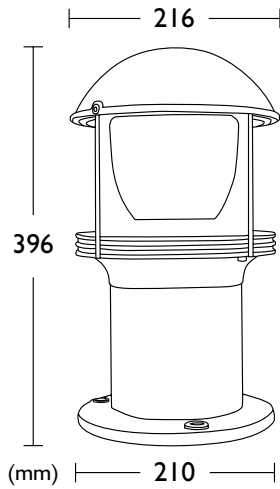

20W 1100 LUMENS

EXB614742

PRODUCT FEATURES

- LED garden bollard
- Matt black powder coated die-cast aluminium body
- UV stabilized white spherical polycarbonate diffuser with inbuilt Philips fortimo LED module
- IP65
- 10%-100% dimmable

MATERIALS	
Body	Aluminium
Diffuser	Polycarbonate

THERMAL	
Ambient Temperature Rating	-20°C to +45°C
Maximum Surface Temp	75°C
Ingress Protection Rating	IP65

OPTICAL / PHOTOMETRIC	
Luminous Flux	1100 lumens
CRI	80
Colour Temperature	3000K

WEIGHT / LIFE	
Fitting	3.2Kg
LED Lamp Life	50,000 HR

REFERENCE	COLOUR	CODE
EXB614742	Matt Black	26998