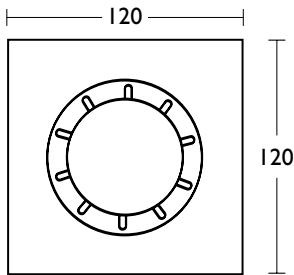

# XL-LED Performance Exterior Square Wall Light

ENERGY SAVING 70%\*  
LAMP LIFE 30,000  
1.2W 40 LUMENS

Depth: 50  
Glass Thickness: 10 (mm)

EX862S

MATERIALS	
Body	Glass, satin chrome
Diffuser	Polycarbonate

THERMAL	
Ingress Protection Rating	IP44

OPTICAL / PHOTOMETRIC	
Luminous Flux	40 lumens
CRI	75
Colour Temperature	6000K

WEIGHT / LIFE	
Fitting	575g
LED Lamp Life	30,000HR

## PRODUCT FEATURES

- 10 X 0.12W 6000K LED exterior wall light
- Clear square shape glass
- Round satin chrome plate
- Clear round base with 10 LED's
- Built in driver

\* Compared to a 15W incandescent wall light