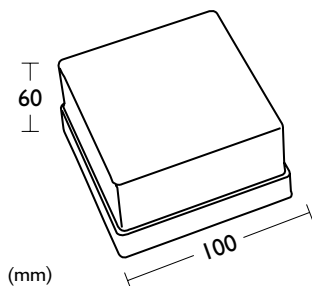

LED Bricklight Kit

WARM 1000K
6000K COOL
COOL >2000K

ENERGY SAVING
10,000 HOURS LAMP LIFE
IP 67
5.4W 120 LUMENS

EX803 IK

WEIGHT / LIFE

Fitting	2.8Kg
LED Lamp Life	10,000HR

PRODUCT SPECIFICATIONS

ELECTRICAL

Body	Glass
------	-------

THERMAL

Ambient Temperature Rating	25°C
Maximum Surface Temp	45°C
Ingress Protection Rating	IP67

OPTICAL / PHOTOMETRIC

Luminous Flux	40 lumens each
CRI	> 70
Colour Temperature	6000K