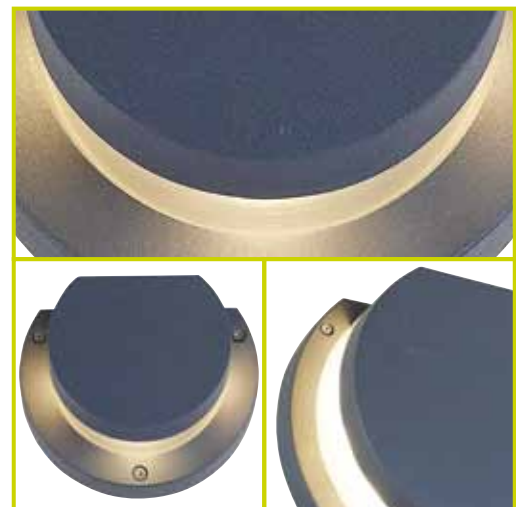

### MATERIALS

Body	Aluminium
Diffuser	Glass

### OPTICAL / PHOTOMETRIC

Luminous Flux	87 lumens
CRI	75-80
Colour Temperature	3000K
Beam Angle	120°

## PRODUCT FEATURES

- 3W CREE LED exterior wall light
- Powder coated die-cast aluminium body and base
- Frosted glass diffuser
- Silicon rubber gasket
- Weather resistant IP54
- Inbuilt driver for direct connection to 240V supply
- 3 x 1W LED's