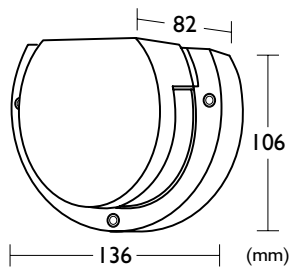

PRODUCT SPECIFICATIONS

EX5671