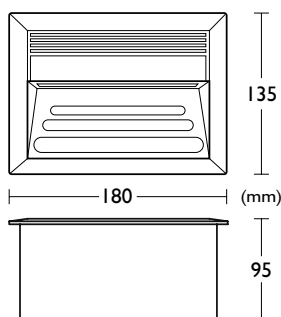

## PRODUCT SPECIFICATIONS

Cut-Out:  
120(H)x170(W)x90(D)

EX4184

## PRODUCT FEATURES

- LED recessed rectangular wall light
- Die-cast aluminium body
- Matt grey / matt white powder coated finish
- Clear thermoplastic diffuser
- Thermoplastic cannister
- Inbuilt driver for direct connection to 240V supply
- 27 x 0.1W LED's

### WEIGHT / LIFE

Fitting	680g
LED Lamp Life	30,000HR

REFERENCE	COLOUR	CODE
EX4184W	Matt White	27175
EX4184G	Matt Grey	27176