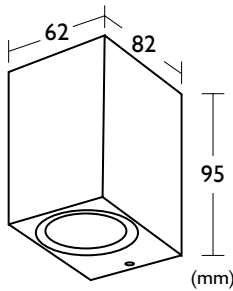

Raleigh - LED Exterior Wall Light

EX2622

WEIGHT / LIFE

Fitting	530g
LED Lamp Life	30,000 HR
Controller Life	30,000 HR

PRODUCT FEATURES

- 5W LED exterior wall light
- Powder coated die-cast aluminium rectangular body
- Clear glass diffuser
- Silicon rubber gasket
- Weather resistant IP54
- Inbuilt driver for direct connection to 240V supply
- 1 x 5W LED

MATERIALS

Body	Aluminium
Diffuser	Glass

THERMAL

Thermal Protection	135°C, fully protected
Ambient Temperature Rating	40°C
Maximum Surface Temp	75°C
Ingress Protection Rating	IP54

OPTICAL / PHOTOMETRIC

Luminous Flux	159 lumens
CRI	75-80
Colour Temperature	3000K
Beam Angle	56°