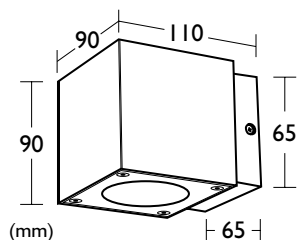

Drake - LED Exterior Wall Light

1000K WARM
3000K WARM
7000K COOL

80% ENERGY SAVING*
30,000 HOURS LAMP LIFE
IP 54
6W 314 LUMENS

EX261 I