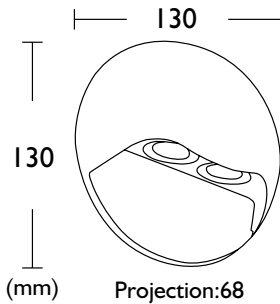

LED Exterior Wall Light

EX2571S

PRODUCT SPECIFICATIONS

ELECTRICAL

Supply Voltage	230-240V AC
Supply Frequency	50-60Hz
Supply Current	0.06A
Power Factor	0.5
Total Input Power	12W
Secondary Output Voltage	12V
Secondary Output Current	0.5A
Lamp Power	2 x 3W

MATERIALS

Body	Aluminium
Diffuser	Glass

THERMAL

Ambient Temperature Rating	25°C
Maximum Surface Temp	45°C
Ingress Protection Rating	IP44

OPTICAL / PHOTOMETRIC

Luminous Flux	223 lumens
CRI	77
Colour Temperature	3000K

WEIGHT / LIFE

Fitting	450g
LED Lamp Life	30,000HR

PRODUCT FEATURES

- Round powder coated die-cast aluminium body and base
- Tempered clear glass lens
- Silicon rubber gaskets
- Built in driver
- IP44
- 2 x 3W LED's