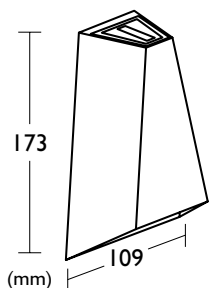

Roxburg - LED Exterior Up/Down Wall Light

Projection: 63

EX2551

WEIGHT / LIFE

Fitting	450g
LED Lamp Life	30,000 HR
Controller Life	30,000 HR

PRODUCT SPECIFICATIONS

ELECTRICAL

Supply Voltage	220-240V AC
Supply Frequency	50-60Hz
Supply Current	0.061A
Power Factor	0.6
Total Input Power	6.7W
Secondary Output Voltage	12V
Lamp Power	2 x 3W

MATERIALS

Body	Aluminium
Diffuser	Glass

THERMAL

Thermal Protection	135°C, fully protected
Ambient Temperature Rating	40°C
Maximum Surface Temp	75°C
Ingress Protection Rating	IP54

OPTICAL / PHOTOMETRIC

Luminous Flux	240 lumens
CRI	75-80
Colour Temperature	3000K
Beam Angle	Top: 35°, Bottom: 82°