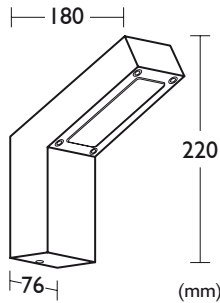

LED Wall Light

3000K
WARM

ENERGY SAVING

30,000 HOURS
LAMP LIFE

IP 54

9W
192 LUMENS

EX2491A

WEIGHT / LIFE

Fitting	910g
LED Lamp Life	30,000 HR
Controller Life	30,000 HR

PRODUCT FEATURES

- 9W LED wall light
- Powder coated die-cast aluminium body
- Frosted polycarbonate diffuser
- Silicon rubber gasket
- Inbuilt driver for direct connection to 240V supply
- 3 x 3W LED's