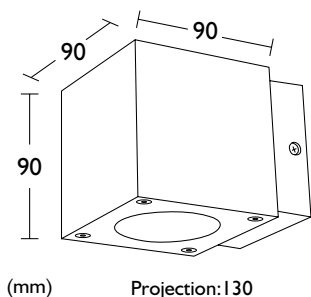

XL-LED Performance Exterior Wall Light

EX2381/I

PRODUCT FEATURES

- 6W XL-LED Performance exterior wall light
- Powder coated die-cast aluminium rectangular body and square base
- Tempered clear glass diffuser
- Silicon rubber gasket
- Built in driver
- 6 x 1W LED's

MATERIALS

Body	Aluminium
Diffuser	Glass

THERMAL

Ingress Protection Rating	IP44
---------------------------	------

OPTICAL / PHOTOMETRIC

Luminous Flux	384 lumens
CRI	80
Colour Temperature	3000K

WEIGHT / LIFE

Fitting	1.36Kg
LED Lamp Life	30,000HR

REFERENCE	COLOUR	CODE
EX2381/I	Silver	26954

XL-LED PERFORMANCE

Exterior / Landscape