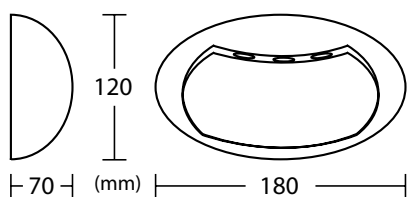

LED Exterior Wall Light

EX1860