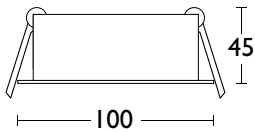

XL-LED Performance Downlight Heads

Downlights

XL-LED PERFORMANCE

Cut-out: 90mm (round)

DL45-LED

Cut-out: 90mm (round)

DL46-LED

PRODUCT SPECIFICATIONS

MATERIALS

Attachment Clip	Chrome spring clips
Body	Die-cast aluminium
Fascia	Powder coated white / silver

WEIGHT

	DL45-LED	DL46-LED
Downlight	220g	180g

PRODUCT FEATURES

- LED square / round tilt baffle downlight
- Powder coated fascia
- Recessed lamp retaining ring with adjustable tilt
- Chrome spring clips