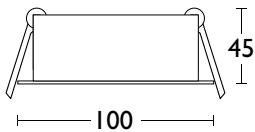

XL-LED Performance Downlight Heads

Downlights

XL-LED PERFORMANCE

Cut-out: 90mm (round)

DL45-LED

Cut-out: 90mm (round)

DL46-LED

PRODUCT SPECIFICATIONS

MATERIALS

Attachment Clip	Chrome spring clips
Body	Die-cast aluminium
Fascia	Powder coated white / silver

WEIGHT

	DL45-LED	DL46-LED
Downlight	220g	180g

PRODUCT FEATURES

- LED square / round tilt baffle downlight
- Powder coated fascia
- Recessed lamp retaining ring with adjustable tilt
- Chrome spring clips