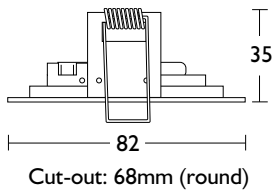

XL-LED Performance Square Downlight Heads

PRODUCT SPECIFICATIONS

DL41-LED