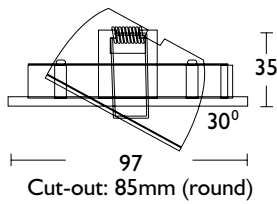

DL44-LED

MATERIALS

Attachment Clip	Chrome spring clips
Body	Die-cast aluminium
Fascia	Die-cast aluminium

WEIGHT

	DL41-LED	DL44-LED
Downlight	60g	80g

PRODUCT FEATURES

- LED square fixed / gimbal downlight with twist-lock face
- Die cast aluminium body and fascia
- Chrome spring clips

Suitable for XL-LED lamp

REFERENCE	COLOUR	DOWNLIGHT	CODE
DL41W-LED	White	Fixed	26726
DL41SC-LED	Satin Chrome	Fixed	26727
DL44W-LED	White	Gimbal	26728
DL44SC-LED	Satin Chrome	Gimbal	26729