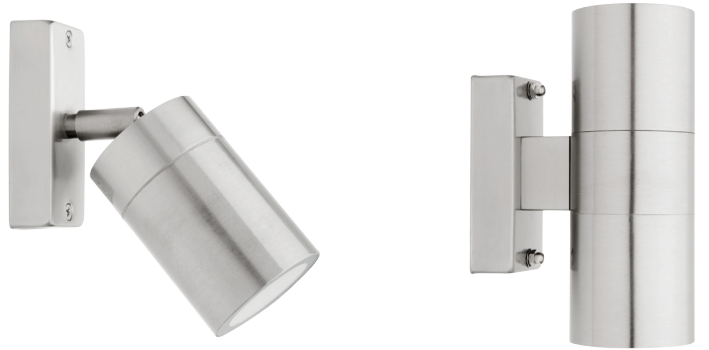

Oslo

Oslo

Range

- 3lt Rail
- 2lt Rail
- 2lt Wall Light
- 1lt Adjustable
- 1lt 12v Spike Light

IP Rating

- IP54 (Spike Light)
- IP44

Metal Colours

- 316 Stainless Steel
- 304 Stainless Steel

Globe Options

- 240V GU10 35W Dichroic
- 240V GU10 4W LED
- 12V MR16 35W Dichroic
- 12V MR16 4W LED

Dimensions

- 3lt R - L:460mm W:60mm
- 2lt R - L:250mm W:60mm
- 2lt W - H:200mm W:60mm P:120mm
- 1lt A - H:150mm W:60mm P:160mm
- 1lt S - H:100mm W:60mm
- Spike - 200mm

*2lt & 3lt Rail width 50mm

**240V GU10 35W Dichroic
12V MR16 35W Dichroic**

	GU10	MR16
Lumens:	473lm	525lm
Efficacy:	14lm/W	15lm/W
Beam Angle:	38°	38°
Colour Temp:	2800k	2800k
Dimming:	Yes	Yes

**240V GU10 4W LED Cool White
12V MR16 4W LED Cool White**