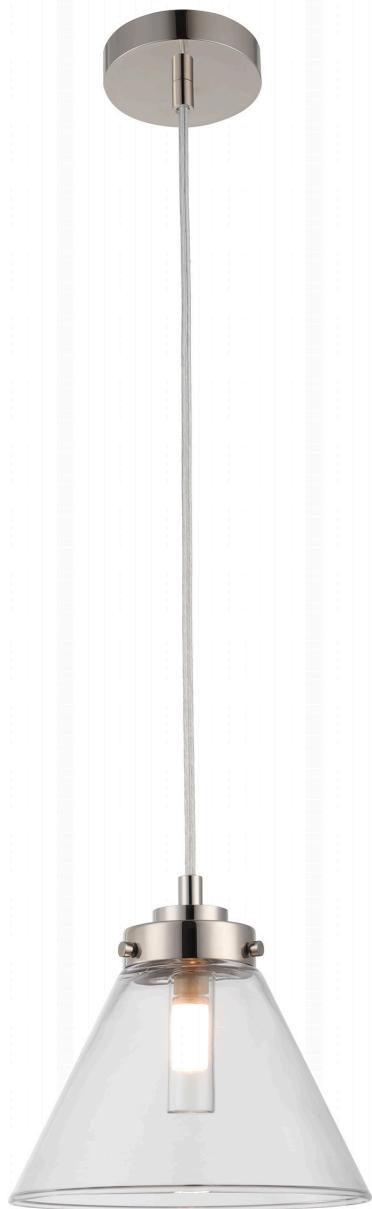

IP44

Pendants

Matisse

IP44

Black finish | Gold finish | Polished Nickel finish | Clear glass | 1lt Wall light available
Canopy W: 95mm H: 20mm Clear glass W: 185mm H: 135mm

Model No	Description	Light Source	Dimensions	Comment
MAT11P BLK, GLD, PN	1lt Pendant	10w G9 Max	H: 210mm + 2m cable W: 185mm	Globe not included