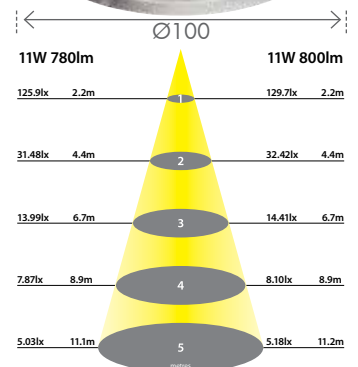

## HIGH LUMEN SMD LED DOWNLIGHT

<b>DIY</b> EASY INSTALLATION	240v	11w rated 14w w/driver		Warm White 3000°K	Cool White 4200°K			
				17835	17837			

54 x SMD 3328 LED Chip provides high quality light output

High grade aluminium construction with quality diffused plastic lens.

SAA approved dimmable LED driver with 0.7m flex & plug.

Long lasting, up to 30,000 hours (limited by driver).

Beam Angle: 100 degrees

Colour rendering index: >82

Current: 550 mA

3 Year Warranty.

Code:		17835/..			
<b>05</b> WHITE	11 WATTS	780 LUMENS	54.0 lm/W		>
<b>13</b> BRUSHED NICKEL	11 WATTS	780 LUMENS	54.0 lm/W		>
Code:		17837/..			
<b>05</b> WHITE	11 WATTS	800 LUMENS	55.0 lm/W		>
<b>13</b> BRUSHED NICKEL	11 WATTS	800 LUMENS	55.0 lm/W		>