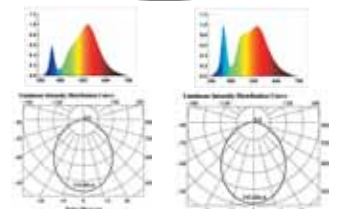

Code:		17835/..			
05 WHITE	11 WATTS	780 LUMENS	54.0 lm/W		>
13 BRUSHED NICKEL	11 WATTS	780 LUMENS	54.0 lm/W		>
Code:		17837/..			
05 WHITE	11 WATTS	800 LUMENS	55.0 lm/W		>
13 BRUSHED NICKEL	11 WATTS	800 LUMENS	55.0 lm/W		>