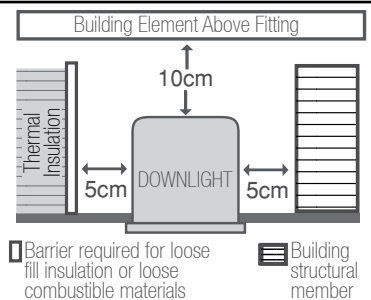

High grade aluminium construction with quality diffused plastic lens.

SAA approved dimmable LED driver with 0.7m flex & plug.

Long lasting, up to 30,000 hours (limited by driver).

Beam Angle: 100 degrees

Colour rendering index: >82

Current: 550 mA

3 Year Warranty.

Code:		17835/..			
<b>05</b> WHITE	11 WATTS	780 LUMENS	54.0 lm/W		>
<b>13</b> BRUSHED NICKEL	11 WATTS	780 LUMENS	54.0 lm/W		>
Code:		17837/..			
<b>05</b> WHITE	11 WATTS	800 LUMENS	55.0 lm/W		>
<b>13</b> BRUSHED NICKEL	11 WATTS	800 LUMENS	55.0 lm/W		>