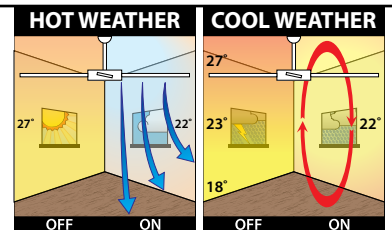

## 52" CEILING FAN WITH LIGHT

**HIGH**  
performance

240v	85w	2x40w max						
			B22	B22	CFL			
MOTOR		LIGHT						

- Rating: High Performance
- Size: 52" (1320mm)
- Motor: 188 x 18mm (85W)
- Construction: High Grade Steel Body and Canopy
- Blades: 4 x Painted Plywood
- Blade Pitch: 14 degree
- Ceiling Rake: 32 degree max
- Control: Wall (3-speed)
- Warranty: 2 year In-Home + additional 3 years on the motor