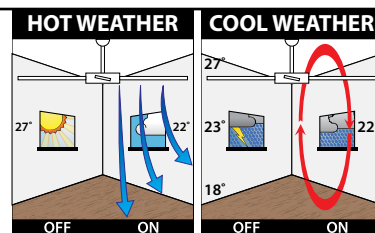

WHIRL

44" DECORATIVE CEILING FAN

- Size: 44" (1120mm)
- Motor: Energy Efficient DC Motor (42W)
- Construction: Metal Body and Canopy
- Blades: 3 x Flexible Acrylic
- Blade Pitch: 25 degree (average)
- Ceiling Rake: 22 degree max
- Control: Remote (6-speed) with light on/off & reverse function
- Warranty: 2 year In-Home + additional 3 years on the motor

Typically rated with Brilliant's All-Seasons technology for use all year round.

SPEED	POWER	RPM	AIRFLOW
TOP	33W	136	9465m³/hr
HIGH	26W	121	8320m³/hr
M-HIGH	16W	104	7070m³/hr
MEDIUM	12W	87	6040m³/hr
M-LOW	8W	68	5000m³/hr
LOW	5W	50	3900m³/hr

Code: **18512/..**

15
CHROME/
CLEAR

9 312641 185123 >