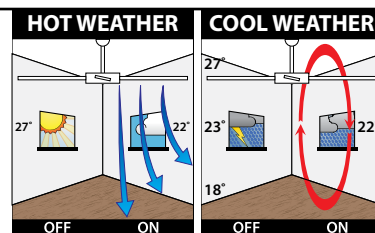

# VORTEX

STAINLESS STEEL CEILING FANS

240V	55W	70W			<b>METAL BLADES</b>			32° Max
------	-----	-----	--	--	---------------------	--	--	---------

Rating: Industrial Strength  
 Motor/Size: 55W AC Motor  
                   3-blade 52" (1320mm) sweep  
                   4-blade 48" (1220mm) sweep  
                   75W AC Motor  
                   4-blade 52" (1320mm) sweep  
                   4-blade 56" (1420mm) sweep  
 Construction: Stainless Steel (316) Body and Canopy  
 Blades: Stainless Steel (316)  
 Blade Pitch: 22 degree (17+5)  
 Ceiling Rake: 32 degree max  
 Control: Wall (3-speed) control  
 Warranty: 2 year In-Home + additional 3 years on the motor

Brilliant's All-Seasons technology for use all year round.  
 Can be installed indoors or in undercover outdoor areas not exposed to the weather. Suitable for coastal locations. See installation conditions on website for full details. Remote adaptable.