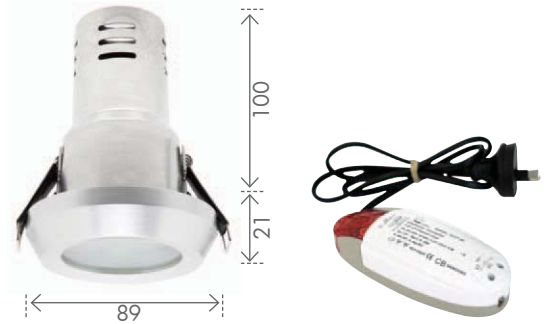

Modern low voltage anodised aluminium downlight with an IP65 weatherproof rating, making it suitable for indoor, outdoor and wet area use. Comes completely assembled with globe, heat can and plug-in electronic transformer.

12 Month Warranty.

Code:	100530/..
20 ANODISED ALUMINIUM	9 312641 005308 >