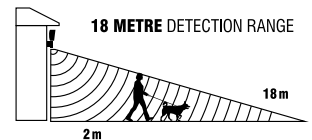

240V	30W 2200 lumens	SMD LED	5400K COOL WHITE	IP55	270° Adjustable Light
------	---------------------------	---------	------------------	------	--------------------------

180°	Lux Setting	Time on: 5s-3min
------	-------------	------------------

New modern design security light made from durable diecast aluminium. Features a distinct tri-head design that allows you to direct light from 180 degrees up to 270 degrees.

Features:

- 1 x 36 2835 LED Array, 2 x 12 2835 LED Arrays
 - Up to 270 degree adjustable light beam
 - Dual Illumination (2 light levels)
 - Low light level adjustable (0% - 50%)
 - Automatic illumination at dusk low light level
 - Automatic high level light activation when sensor is triggered
 - Additional sensor under fitting for closer detection
- 2 Year Warranty.