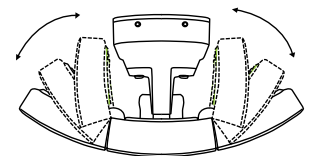

240V	30W 2200 lumens	SMD LED	5400K COOL WHITE	IP55	270° Adjustable Light
------	---------------------------	---------	------------------	------	--------------------------

180°	Lux Setting	Time on: 5s-3min
------	-------------	------------------

New modern design security light made from durable diecast aluminium. Features a distinct tri-head design that allows you to direct light from 180 degrees up to 270 degrees.

Features:

- 1 x 36 2835 LED Array, 2 x 12 2835 LED Arrays
 - Up to 270 degree adjustable light beam
 - Dual Illumination (2 light levels)
 - Low light level adjustable (0% - 50%)
 - Automatic illumination at dusk low light level
 - Automatic high level light activation when sensor is triggered
 - Additional sensor under fitting for closer detection
- 2 Year Warranty.