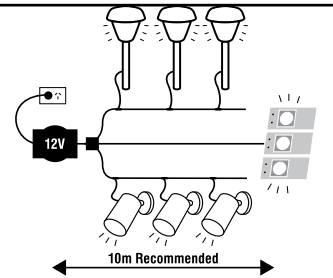

TRANSFORMER

GARDEN

12v/ 240v	30w max	60w max			
--------------	------------	------------	--	--	--

12V transformer with IP65 Weatherproof Rating. 240V 2.0m lead with plug. Ideal for use with low-power LED garden lighting. Suitable for with indoor use, all types of garden, pond and entertainment areas. No electrician needed. Self resetting thermal overload protection. 5 Year Warranty.