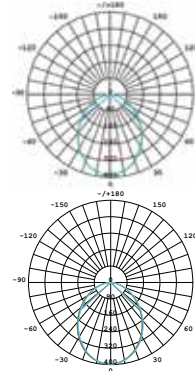

TRADE MATE

SMD LED DOWNLIGHT

White

240V	12W	SMD LED	3000K WARM WHITE	4200K COOL WHITE			80° BEAM ANGLE	CRI >81	POWER FACTOR 0.84	90mm
			18788	18789						

RECOMMENDED INSTALL CLEARANCES:

Slim and compact design with 24 high power LEDs providing remarkable light by providing a wide angled diffused beam. This trade quality low profile downlight has an integrated driver and can provide an output of up to 850 lumens.

Code:	18788/..				
05 WHITE	12 WATTS	800 LUMENS	66 lm/W		9 312641 187882 >
Code:	18789/..				
05 WHITE	12 WATTS	850 LUMENS	70 lm/W		9 312641 187899 >