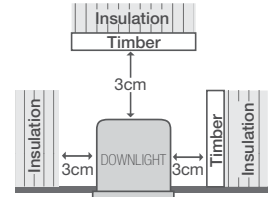

TRADE MATE

SMD LED DOWNLIGHT

White

240V	12W	SMD LED	3000K WARM WHITE	4200K COOL WHITE			80° BEAM ANGLE	CRI >81	POWER FACTOR 0.84	90mm
			18788	18789						

RECOMMENDED INSTALL CLEARANCES:

Slim and compact design with 24 high power LEDs providing remarkable light by providing a wide angled diffused beam. This trade quality low profile downlight has an integrated driver and can provide an output of up to 850 lumens.