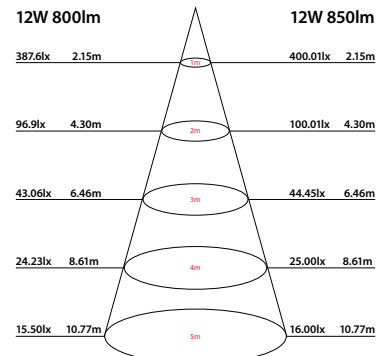

TRADE MATE

SMD LED DOWNLIGHT

White

240V	12W	SMD LED	3000K WARM WHITE	4200K COOL WHITE			80° BEAM ANGLE	CRI >81	POWER FACTOR 0.84	90mm
			18788	18789						

RECOMMENDED INSTALL CLEARANCES:

Slim and compact design with 24 high power LEDs providing remarkable light by providing a wide angled diffused beam. This trade quality low profile downlight has an integrated driver and can provide an output of up to 850 lumens.

Code:	18788/..				
05 WHITE	12 WATTS	800 LUMENS	66 lm/W		9 312641 187882 >
Code:	18789/..				
05 WHITE	12 WATTS	850 LUMENS	70 lm/W		9 312641 187899 >