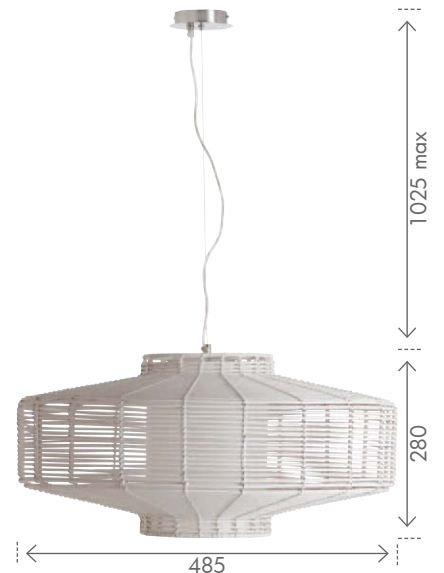

# TOBU

## RATTAN WHIP PENDANT

Contemporary pod shaped rattan whip pendant with white cotton internal diffuser to give an even and warm light. Adjustable to suit ceiling height variations. 12 Month Warranty.

Code:	<b>100157/..</b>
<b>37</b> NATURAL	9 312641 157373 >