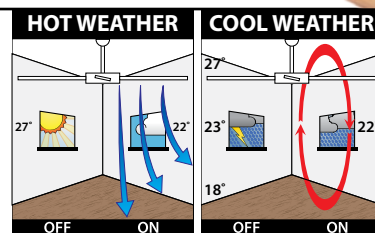

TEMPO DC

48" DC CEILING FAN WITH & WITHOUT LIGHT

INCLUDES REMOTE

240V	30W	18W 1300lm	4200°K COOL WHITE						
MOTOR		LED LIGHT							

- Size: 48" (1220mm)
- Motor: 30W DC Motor
- Construction: Steel Body and Canopy
- Blades: 4 x Painted Plywood
- Blade Pitch: 10 degree
- Ceiling Rake: 14 degree max
- Light: 18W 1300 Lumen 4200K LED Array
- Control: Remote (5-speed) with reverse function and timer
- Warranty: 2 year In-Home + additional 3 years on the motor