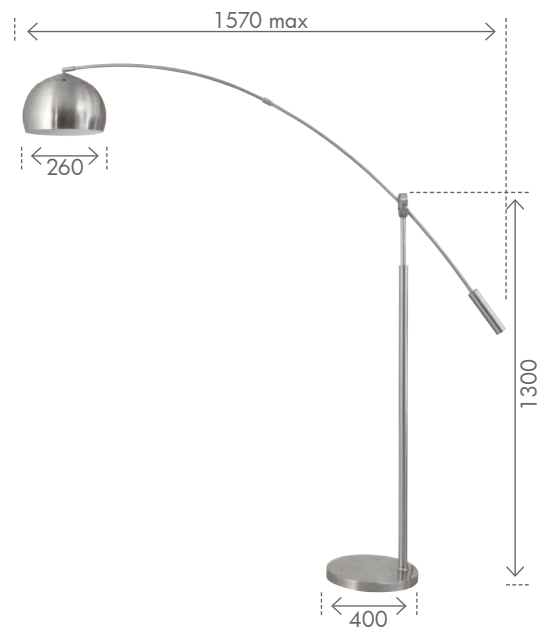

# SCOPE

FLOOR LAMP

Large floor lamp with an adjustable cantilever arm and head in a stunning brushed chrome finish.  
12 Month Warranty.

Floor:	<b>22075/..</b>
<b>15</b> BRUSH CHROME	9 312641 750154 >