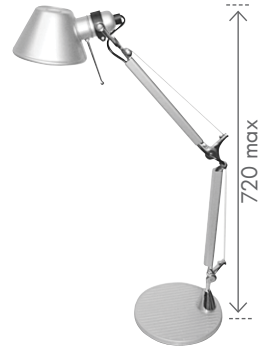

# SATINE

## ARTICULATED DESK LAMP

- 240v
- 60w max
- B15
- B22 CFL
- [Switch icon]
- [Socket icon]
- [Plug icon]

Classic designed wire sprung articulated desk lamp with a sturdy round base and reinforcement cables to increase the lamp's stability.  
12 Month Warranty.