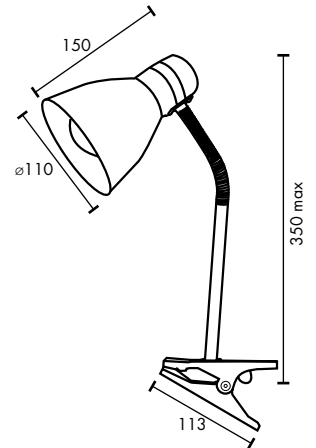

SAMMY CLAMP LAMP

**Classic retro look
clamp lamp.**

The Sammy task lamp is the classic staple for your desk with it's adjustable chrome neck, that allows it to be moved in many directions.

- Provides an ample spread of direct light, perfect for adding to your workspace on top of a desk or bench
- Easily direct the light using the adjustable chrome neck so you can angle it to the right position for your needs
- Compact and lightweight design is ideal for small spaces and can be moved around with ease
- Peg style clamp base to easily attach to a desk or table
- Turns on and off using an in-line cord switch.
- Uses most E27 globes, 28W max (globe not included)
- Quick and easy Do-It-Yourself installation
- Australian approved 1.8m cable and plug

APPLICATIONS

- Ideal for reading, study or to increase light at your work station.

SAMMY CLAMP LAMP

TECHNICAL SPECIFICATIONS

Operating voltage:	240V / 50Hz
Class:	Class II (2)
Wattage:	28W Max
Base Type:	Edison Screw E27
Switch:	In-line on/off toggle
Construction:	Powdercoated metal clamp and head Chrome neck highlights
Plug and Cord:	2-Pin, 1.8m length
Warranty:	2 year replacement
Standards:	AS/NZS 60598.1 AS/NZS 60598.2.4

INSTALLATION

Do-It-Yourself

	MODEL	COLOUR	DESCRIPTION	BOX SIZE	GROSS WEIGHT	BOX QTY	BARCODE/TUN
RETAIL BOX	21419/05	Matt White	Sammy Clamp Lamp	W150 x H275 x D150 mm	0.600 kg	1 pc	 9 312641 214199 >
OUTER CTN	21419/05	Matt White	Sammy Clamp Lamp		7.200 kg	12 pc	 19312641214196
RETAIL BOX	21419/06	Matt Black	Sammy Clamp Lamp	W150 x H275 x D150 mm	0.600 kg	1 pc	 9 312641 214205 >
OUTER CTN	21419/06	Matt Black	Sammy Clamp Lamp		7.200 kg	12 pc	 19312641214202