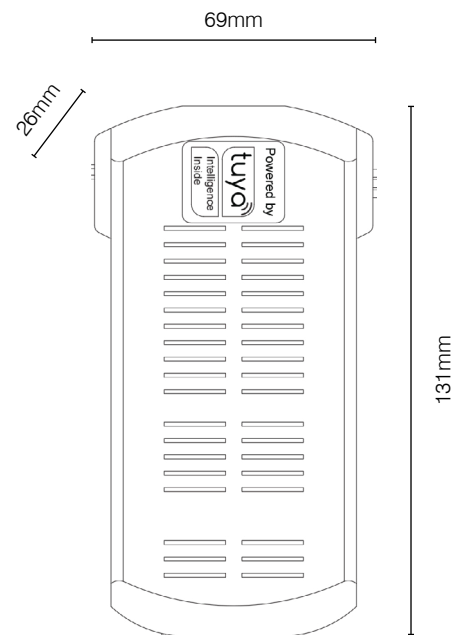

INSTALLATION

Must be installed by a licensed electrician

DOWNLOAD AND INSTALL BRILLIANT
SMART APP FROM QR CODE

	MODEL	COLOUR	DESCRIPTION	BOX SIZE	GROSS WEIGHT	BOX QTY	BARCODE/TUN
RETAIL BOX	21721SMART	Black	Smart Receiver For 52" Amari Series 2	W75 x H60 x D150 mm	0.3 kg	1 pc	 9 312641 270386 >
RETAIL BOX	21725SMART	Black	Smart Receiver For 56" Amari Series 2	W75 x H60 x D150 mm	0.3 kg	1 pc	 9 312641 270393 >