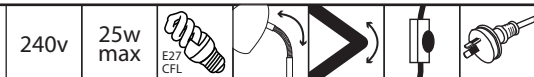

RENZO

TASK & DESK LAMP