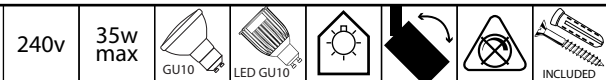

RADO

LED SPOTLIGHTS

Modern bar style spotlight range in brushed steel with chrome highlights. Supplied with 6W 350 lumen GU10 LED globe/s.
2 Year Warranty.

1LT:	17761/..
13 BRUSHED STEEL	 9 312641 177616 >
2LT:	17762/..
13 BRUSHED STEEL	 9 312641 177623 >
3LT:	17763/..
13 BRUSHED STEEL	 9 312641 177630 >