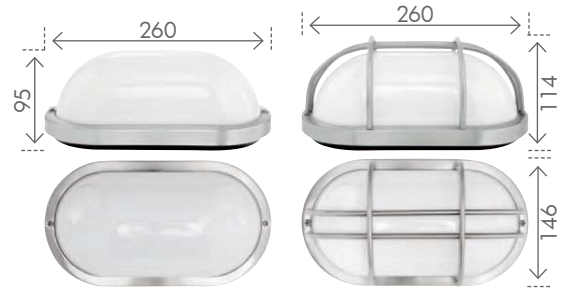

NAUTICA

OVAL EXTERIOR WALL LIGHT

- 240v
- 11w max
- E27
- E27 CFL
- IP44
- INCLUDED

Traditional exterior wall bunker with a stainless steel trim and tough polycarbonate lens.
IP44 Weatherproof Rated.
2 Year Warranty.

Plain:	17280/..
13 STAINLESS STEEL	 9 312641 172802 >
Grill:	17281/..
13 STAINLESS STEEL	 9 312641 172819 >

PLYMOUTH

ROUND EXTERIOR WALL LIGHT

- 240v
- 120w max
- E27
- E27 CFL
- IP44
- INCLUDED

Traditional exterior wall bunker with a stainless steel trim and frosted glass lens.
IP44 Weatherproof Rated.
2 Year Warranty.