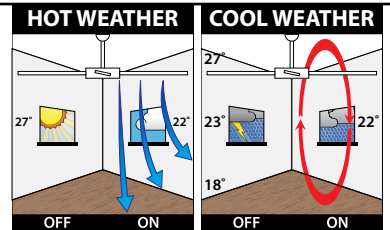

MAELSTROM

84" INDUSTRIAL STYLE CEILING FANS

HIGH
performance

INCLUDES REMOTE

240V	35W	2x15W max				ALUMINIUM BLADES				
			LIGHT MODEL							

- Size: 84" (2140mm)
- Motor: 35W DC Motor
- Construction: Metal Body and Canopy
- Blades: 6 x Extrusion Aluminium (Anodised)
- Blade Pitch: 10 degree (average)
- Ceiling Rake: 20 degree max
- Control: Remote (6-speed) with light on/off & reverse function
- Warranty: 2 year In-Home + additional 3 years on the motor