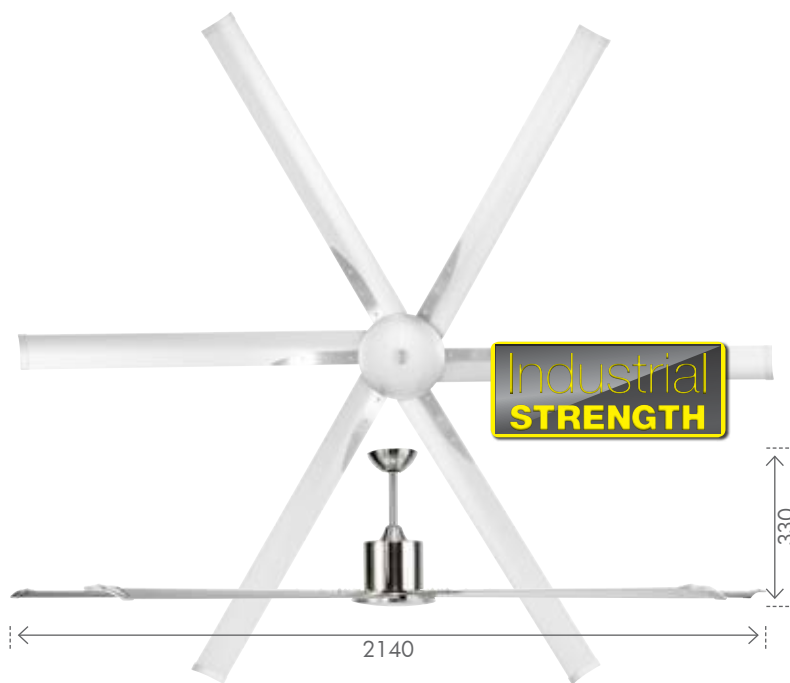

240W	52W		ALUMINIUM BLADES	21° Max		

- Size: 84" (2140mm)
- Motor: Energy Efficient DC Motor (52W)
- Construction: Metal Body and Canopy
- Blades: 6 x Extrusion Aluminium (Anodised)
- Blade Pitch: 10 degree (average)
- Ceiling Rake: 21.5 degree max
- Control: Remote (6-speed) with light on/off & reverse function
- Warranty: 2 year In-Home + additional 3 years on the motor

Typically rated with Brilliant's *All-Seasons* technology for use all year round.
High velocity airflow for large areas with a smooth & quiet operation.
Can be installed in many locations around the home including outdoor under covered areas.

SPEED	POWER	RPM	AIRFLOW
TOP	35W	87	24380m³/hr
HIGH	22W	75	19810m³/hr
M-HIGH	14W	63	17570m³/hr
MEDIUM	9W	52	14270m³/hr
M-LOW	5W	42	11710m³/hr
LOW	3W	30	8760m³/hr