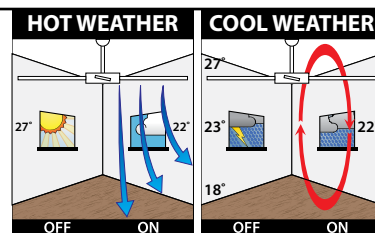

## 84" INDUSTRIAL STYLE CEILING FAN

HIGH performance

INCLUDES REMOTE

240W	52W		ALUMINIUM BLADES	21° Max		
------	-----	--	------------------	---------	--	--

- Size: 84" (2140mm)
- Motor: Energy Efficient DC Motor (52W)
- Construction: Metal Body and Canopy
- Blades: 6 x Extrusion Aluminium (Anodised)
- Blade Pitch: 10 degree (average)
- Ceiling Rake: 21.5 degree max
- Control: Remote (6-speed) with light on/off & reverse function
- Warranty: 2 year In-Home + additional 3 years on the motor