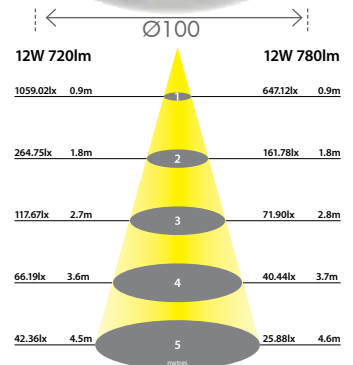

LUXOR

HIGH LUMEN LED DOWNLIGHT

DIY EASY INSTALLATION	240v	12w rated 13w w/driver		Warm White 3000°K	Cool White 4200°K			
				17798	17801			

High-grade aluminium construction with gimbal design.

SAA approved dimmable LED driver with 0.6m flex & plug.

Long lasting, up to 35,000 hours (limited by driver).

Beam Angle: 45 degrees

Colour rendering index: >80

Power factor: 0.98

Current: 280 mA

2 Year Warranty.

Code:		17798/..			
05 WHITE	12 WATTS	720 LUMENS	55.4 lm/W		>
13 BRUSHED NICKEL	12 WATTS	720 LUMENS	55.4 lm/W		>
Code:		17801/..			
05 WHITE	12 WATTS	780 LUMENS	60.0 lm/W		>
13 BRUSHED NICKEL	12 WATTS	780 LUMENS	60.0 lm/W		>