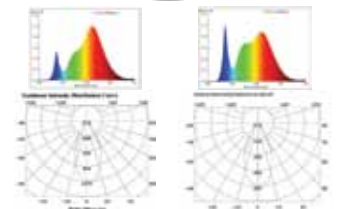

Long lasting, up to 35,000 hours (limited by driver).

Beam Angle: 45 degrees

Colour rendering index: >80

Power factor: 0.98

Current: 280 mA

2 Year Warranty.

Code:		17798/..			
05 WHITE	12 WATTS	720 LUMENS	55.4 lm/W		>
13 BRUSHED NICKEL	12 WATTS	720 LUMENS	55.4 lm/W		>
Code:		17801/..			
05 WHITE	12 WATTS	780 LUMENS	60.0 lm/W		>
13 BRUSHED NICKEL	12 WATTS	780 LUMENS	60.0 lm/W		>