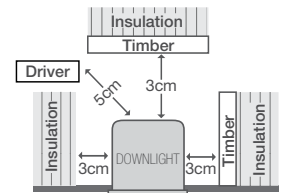

240V	12W rated 13W w/driver		Warm White 3000°K	Cool White 4000°K				
			18243 18017	18244 18018				

INSTALLATION CLEARANCES:

COB LED technology for superior light output
 High-grade aluminium construction with gimbal design.
 SAA approved dimmable LED driver with
 0.6m flex & plug.
 Long lasting, up to 35,000 hours (limited by driver).
 Beam Angle: 50 degrees
 Colour rendering index: >80
 Power factor: 0.98
 Constant Current: 280 mA
 3 Year Warranty.

Warm White:			(R) 18243/..	(S) 18017/..
05 WHITE	800 LUMENS	60° lm/W		
13 BRUSHED NICKEL				
Cool White:			(R) 18244/..	(S) 18018/..
05 WHITE	850 LUMENS	67° lm/W		
13 BRUSHED NICKEL				