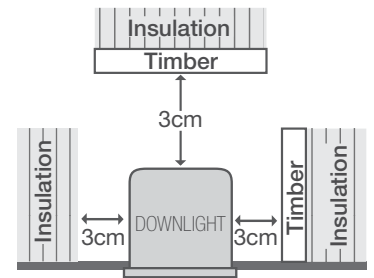

INSTALLATION CLEARANCES:

Warm White:			18021/..		
05 WHITE				9 312641 180210 >	
13 BRUSHED NICKEL	800 LUMENS	60° lm/W		9 312641 180241 >	
20 ANODISED ALUMINIUM				9 312641 180289 >	
Cool White:			18023/..		
05 WHITE				9 312641 180234 >	
13 BRUSHED NICKEL	850 LUMENS	67° lm/W		9 312641 180258 >	
20 ANODISED ALUMINIUM				9 312641 180296 >