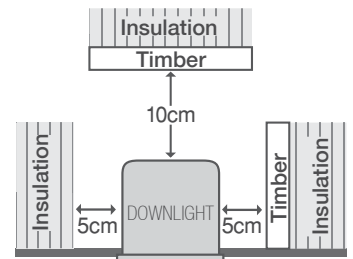

LUMINA

LOW VOLTAGE DOWNLIGHT FITTINGS

12v	50w max						
-----	---------	--	--	--	--	--	--

INSTALLATION CLEARANCES:

Low voltage downlight fitting only range in anodised aluminium making them ideal for interior and exterior environments especially coastal areas. Available in round or square, in a Gimble and recessed fixed design.

12 Month Warranty.

■ GIM:	80964/..
20 ANODISED ALUMINIUM	
■ REC:	80966/..
20 ANODISED ALUMINIUM	
● GIM:	80965/..
20 ANODISED ALUMINIUM	
● REC:	80967/..
20 ANODISED ALUMINIUM	

Depth: 45

Depth: 38

Depth: 45

Depth: 38