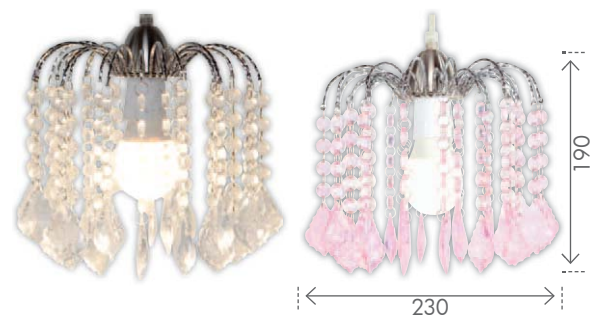

LIZZIE

BEADED BATTEN FIX/PENDANT SHADE

Elegant pendant shade with a fountain of acrylic bead drops cascading from a central ring. Should be used with a max 60W bulb.

Code:	30075/..
07 CLEAR/ CHROME	 9 312641 750079 >

YALENA

BEADED BATTEN FIX/PENDANT SHADE

Elegant pendant shade with a stream of large acrylic bead drops cascading from a central ring. Should be used with a max 60W bulb.

Code:	100459/..
15 CLEAR/ CHROME	 9 312641 459156 >
44 PINK/ CHROME	 9 312641 175094 >