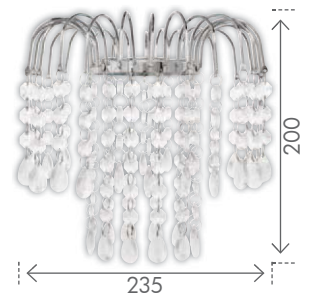

LIZZIE

BEADED BATTEN FIX/PENDANT SHADE

Elegant pendant shade with a fountain of acrylic bead drops cascading from a central ring. Should be used with a max 60W bulb.

Code:	30075/..
07 CLEAR/ CHROME	 9 312641 750079 >

YALENA

BEADED BATTEN FIX/PENDANT SHADE

Elegant pendant shade with a stream of large acrylic bead drops cascading from a central ring. Should be used with a max 60W bulb.

Code:	100459/..
15 CLEAR/ CHROME	 9 312641 459156 >
44 PINK/ CHROME	 9 312641 175094 >