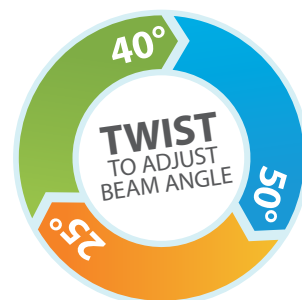

LED MR16

ADJUSTABLE BEAM MULTIFACETED REFLECTOR

12V	
50Hz	
CRI >80	
Lifespan: Up to 15,000 hours†	

Code:	Wattage	Lumens	Colour Temp	Base	Dimmable	Replaces Halogen	Replaces CFL	APN	Size
18588	5.5W	380	3000K WARM WHITE	MR16 GUS.3	NO	35W*	11W*	9 312641 185888 >	Ø50 x 51mm
18589	5.5W	430	4200K COOL WHITE	MR16 GUS.3	NO	35W*	11W*	9 312641 185895 >	Ø50 x 51mm

As part of our new state-of-the-art product line, these MR16 angle-adjustable globes are unique with their adjustable beam angles and high brightness making them perfectly suited for recessed, track and landscape lighting applications in and commercial retrofit installations.

Adjustable angle:

- Narrow flood (25 degrees): focused intense light. Use a single light or use a group of light to illuminate a small area or an object
- Flood (40 degrees): a combination of focused and flood lighting
- Wide flood (50 degrees): light spreads out over a larger area

Design:

Thermoplastic material and insulated power driver protect users from electric shocks. The arc-shaped grooves and ventilation slots enhance the convection and bring superior cooling effect. The material's high radiation ratio enables it to dissipate heat quickly, & consequently brings excellent cooling effects, which directly contributes to a longer and more stable service life.