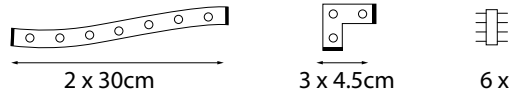

DIY COLOUR CHANGING MODULAR STRIP LIGHT

DIY
EASY INSTALLATION

12v

7.1w
/m

300lm
/m

Code:	17560
RGB COLOUR CHANGING	 9 312641 175605 >