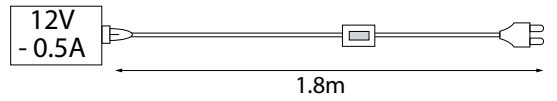

LED

DIY MODULAR STRIP LIGHTS

DIY
EASY INSTALLATION

12v

4.8w
/m

300lm
/m

Code:	17559
COOL WHITE	 9 312641 175599 >
Code:	17558
WARM WHITE	 9 312641 175582 >

LED