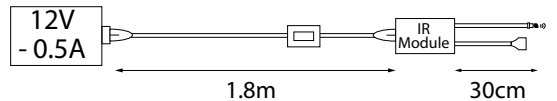

DIY COLOUR CHANGING MODULAR STRIP LIGHT

DIY
EASY INSTALLATION

12v

7.1w
/m

300lm
/m

Code:	17560
RGB COLOUR CHANGING	 9 312641 175605 >