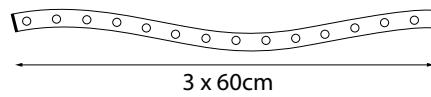

LED

DIY MODULAR STRIP LIGHTS

DIY
EASY INSTALLATION

12v

4.8w
/m

300lm
/m

Code:	17559
COOL WHITE	 9 312641 175599 >
Code:	17558
WARM WHITE	 9 312641 175582 >

LED