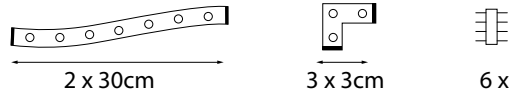

LED

DIY MODULAR STRIP LIGHTS

DIY
EASY INSTALLATION

12v

4.8w
/m

300lm
/m

Code:	17559
COOL WHITE	 9 312641 175599 >
Code:	17558
WARM WHITE	 9 312641 175582 >

LED