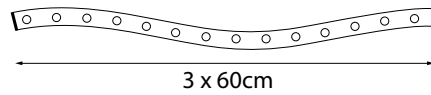

DIY COLOUR CHANGING MODULAR STRIP LIGHT

DIY
EASY INSTALLATION

12v

7.1w
/m

300lm
/m

Code:	17560
RGB COLOUR CHANGING	 9 312641 175605 >