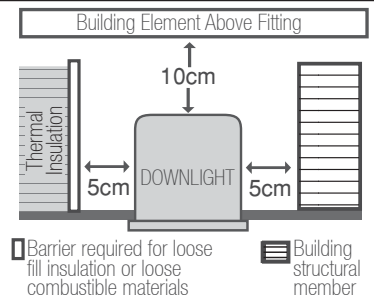

JUPITER

LOW PROFILE ENERGY SAVING DOWNLIGHTS

240v	20w max	23w max							
	4" Only	5" & 6"					4"	5"	6"

Compact and low profile, side entry downlights. Features a frosted glass diffuser and fully enclosed heatsink shielded lampholder.

Jupiter 5" & 6" are specially designed to suit today's dimmable compact fluorescent globes.

12 Month Warranty.

4":	100541/..
05 WHITE	
13 BRUSHED STEEL	
5":	80751/..
05 WHITE	
13 BRUSHED STEEL	
6":	100531/..
05 WHITE