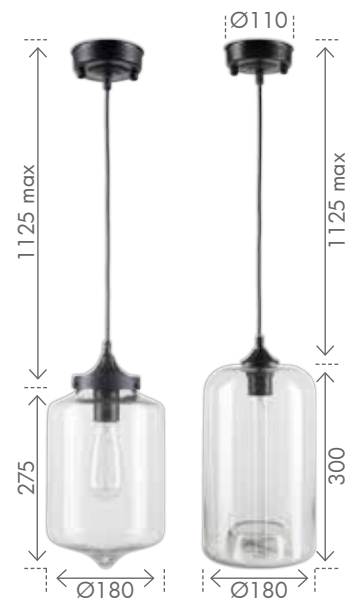

## GLASS PENDANTS

240V	28W max						INCLUDED
------	---------	--	--	--	--	--	----------

Simplistic and perfectly proportioned hand blown glass creates an air of sophistication and presents an opportunity to frame a trending decorative globe. Finished with matt black hardware to frame and balance  
12 Month Warranty.

POINT:	<b>18945/..</b>
<b>07</b> CLEAR	 9 312641 189459 >
TUCK:	<b>18946/..</b>
<b>07</b> CLEAR	 9 312641 189466 >